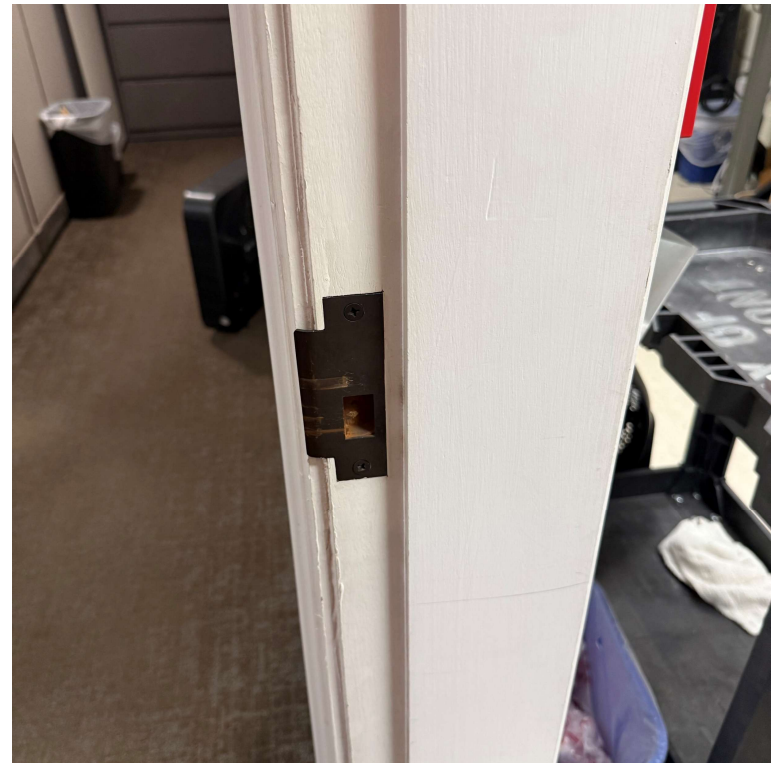

City Hall

207 Harvard Ave.
Claremont, CA 91711

City Hall Telco Room

This is where the current Equipment is located.

City Hall Lobby Interior

City Hall NorthEast Exterior

City Hall MDF

City Hall Telco Room