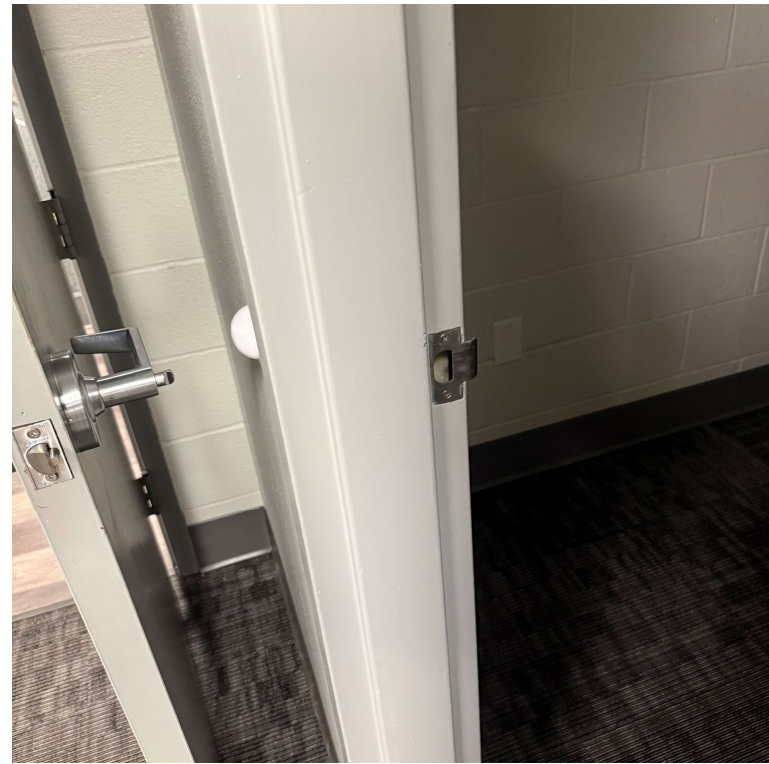

Police Department Interview Room?