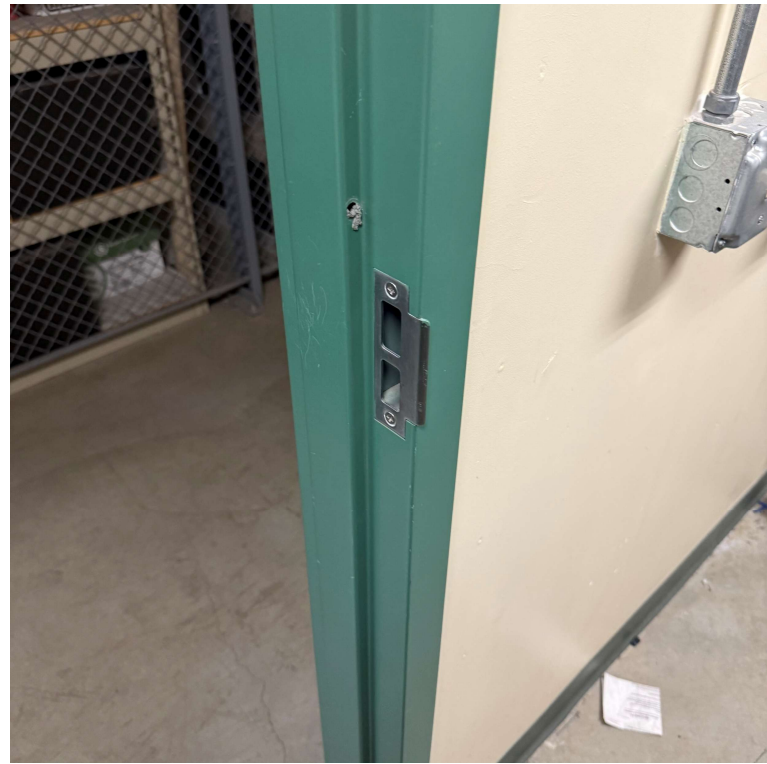

City Yard MDF