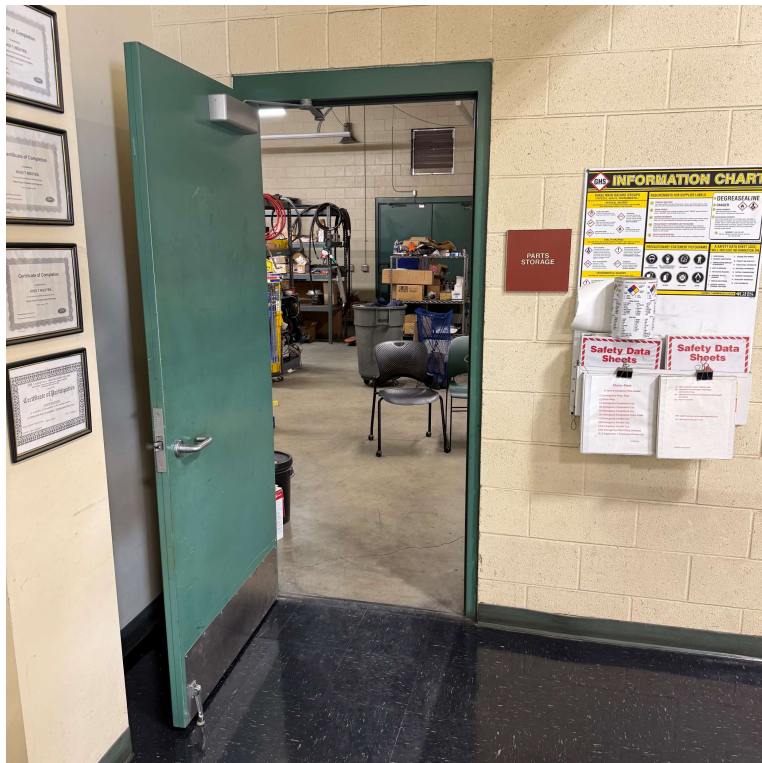

City Yard Parts Room