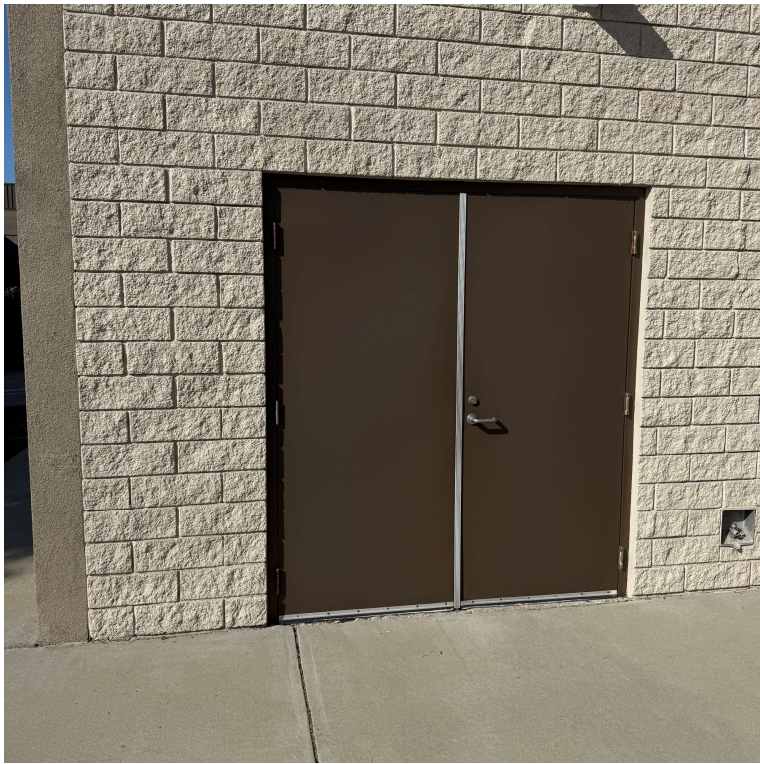

Alexander Hughes Community Exterior Padua North

Alexander Hughes Community Padua Staff

Alexander Hughes Community Computer Lab

Alexander Hughes Community Exterior Storage

Joslyn Senior Center

660 N. Mountain Ave.
Claremont, CA 91711