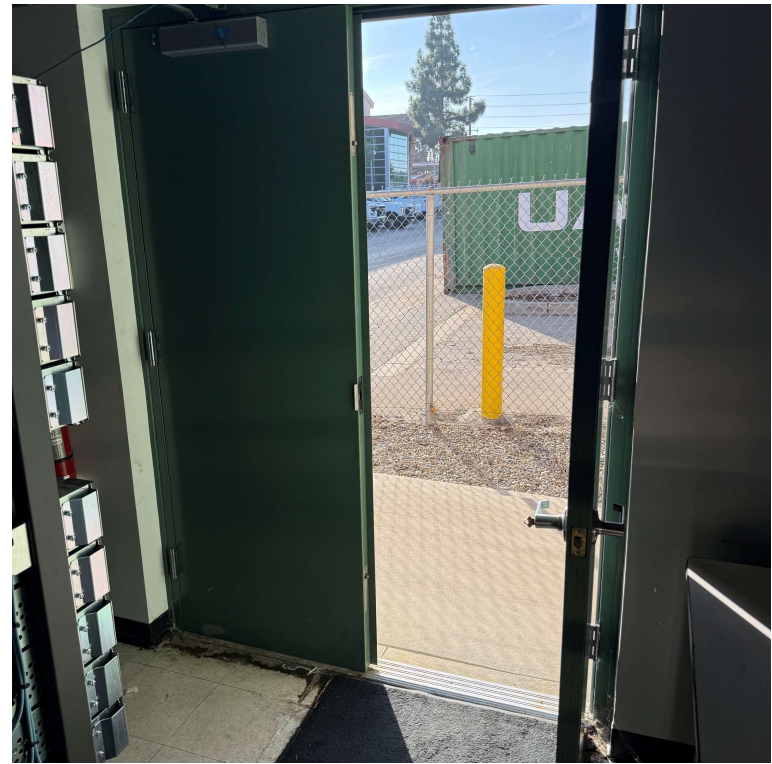

City Yard Tower